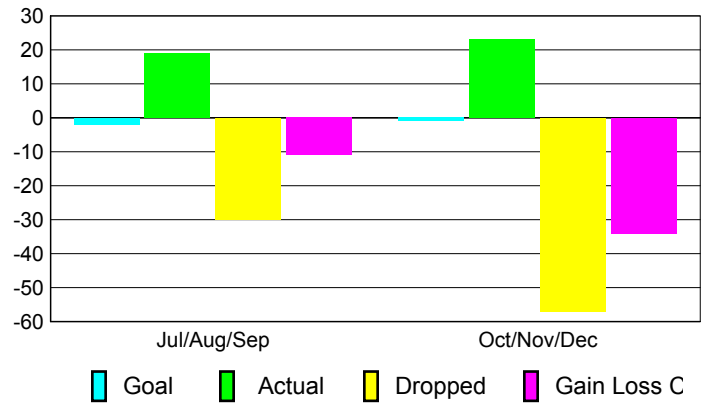

### YTD Status Quo Clubs 2010-2011

Status Quo Clubs Compared to Status Quo Members

## MEMBERSHIP

**Membership Results  
2010-2011**

**Membership  
2009-2010**

Month	Net Memb Goal	Actual New Memb	Actual Dropped Memb	Gain/ Loss of Memb	Gain/ Loss of Memb
Jul/Aug/Sep	-2	19	-30	-11	-6
Oct/Nov/Dec	-1	23	-57	-34	-15
<b>Totals</b>	<b>-3</b>	<b>42</b>	<b>-87</b>	<b>-45</b>	<b>-21</b>

### Membership Results 2010-2011

Goal, New, Dropped, Gain/Loss

### Comparison of Membership Gain/Loss

Current Year Compared to the Previous Year