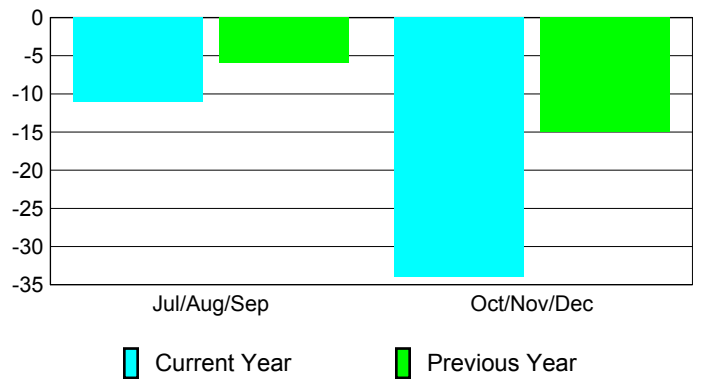

Comparison of Membership Gain/Loss

Current Year Compared to the Previous Year